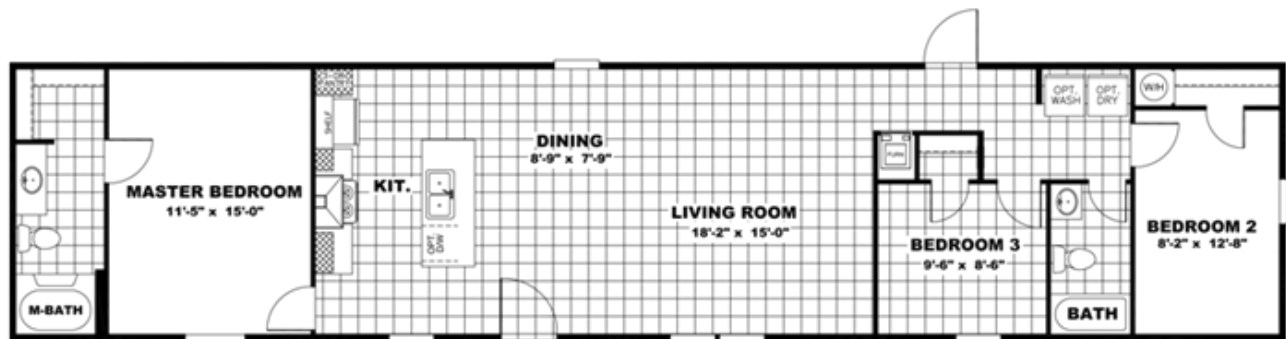

#15 THE BREEZE

#15 THE BREEZE

Model number: 46SSP16723AH18

3 beds • 2 baths • 1152 sq.ft. • 16' width • 72' depth

Our home building facilities invest in continuous product and process improvements. Plans, dimensions, features, materials, specifications and availability are subject to change without notice or obligation. Renderings and floor plans are representative likenesses of our homes and may differ from the actual homes. We invite you to tour a Home Center near you and inspect the highest value in quality housing available or call (304) 736-3409 to speak with a Home Consultant. Copyright 2017, CMH. All rights reserved.