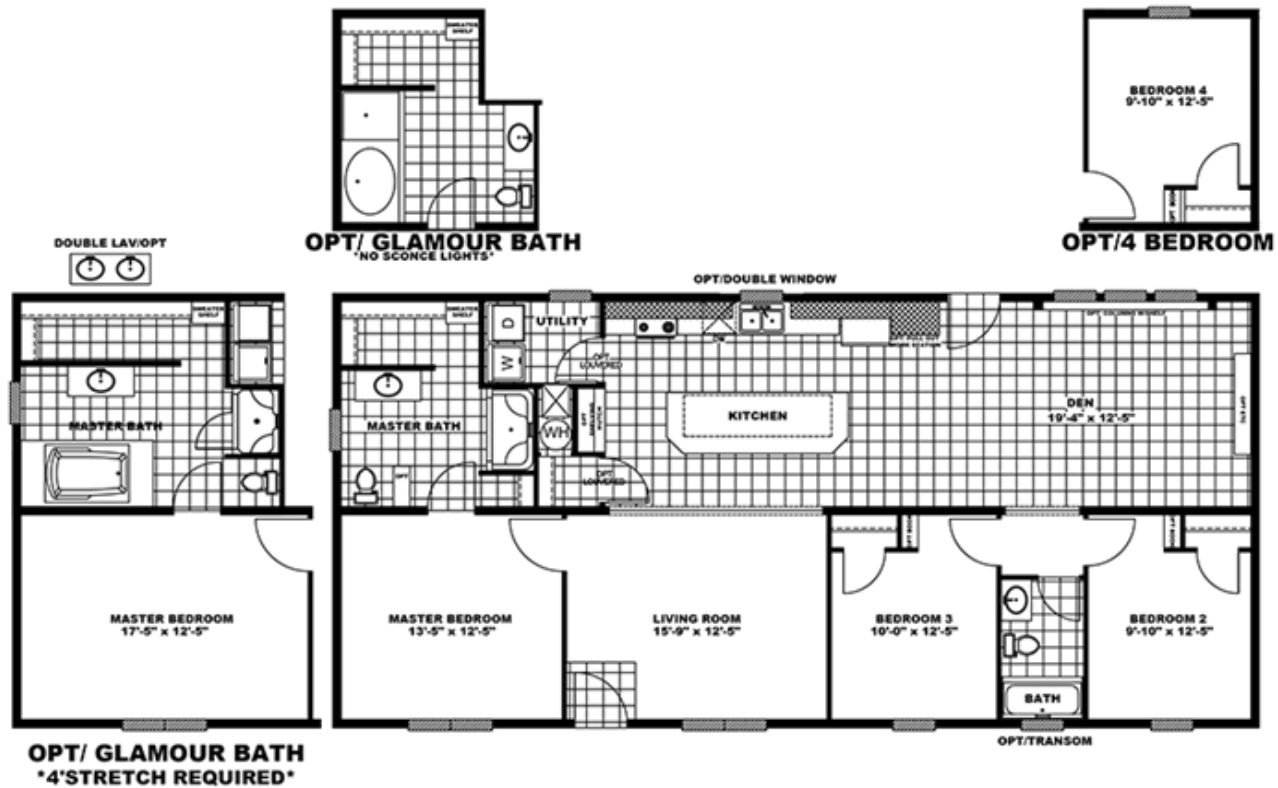

#10 5BR Lodge XL

#10 5BR Lodge XL Model number: 46NXT28563BH

5 beds • 2 baths • 2128 sq.ft. • 28' width • 76' depth

Our home building facilities invest in continuous product and process improvements. Plans, dimensions, features, materials, specifications and availability are subject to change without notice or obligation. Renderings and floor plans are representative likenesses of our homes and may differ from the actual homes. We invite you to tour a Home Center near you and inspect the highest value in quality housing available or call (304) 736-3409 to speak with a Home Consultant. Copyright 2017, CMH. All rights reserved.