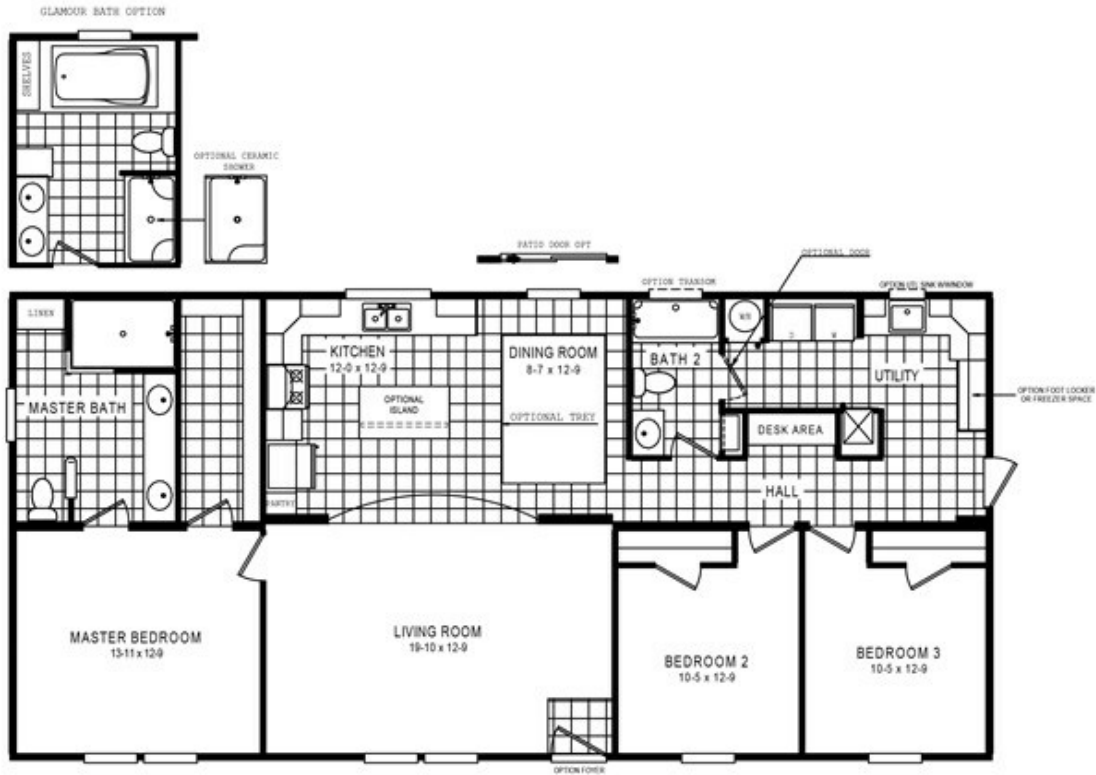

#6 The Rocketeer

#6 The Rocketeer Model number: 57ROC28563AH18

3 beds • 2 baths • 1568 sq.ft. • 28' width • 56' depth

Our home building facilities invest in continuous product and process improvements. Plans, dimensions, features, materials, specifications and availability are subject to change without notice or obligation. Renderings and floor plans are representative likenesses of our homes and may differ from the actual homes. We invite you to tour a Home Center near you and inspect the highest value in quality housing available or call (304) 736-3409 to speak with a Home Consultant. Copyright 2017, CMH. All rights reserved.