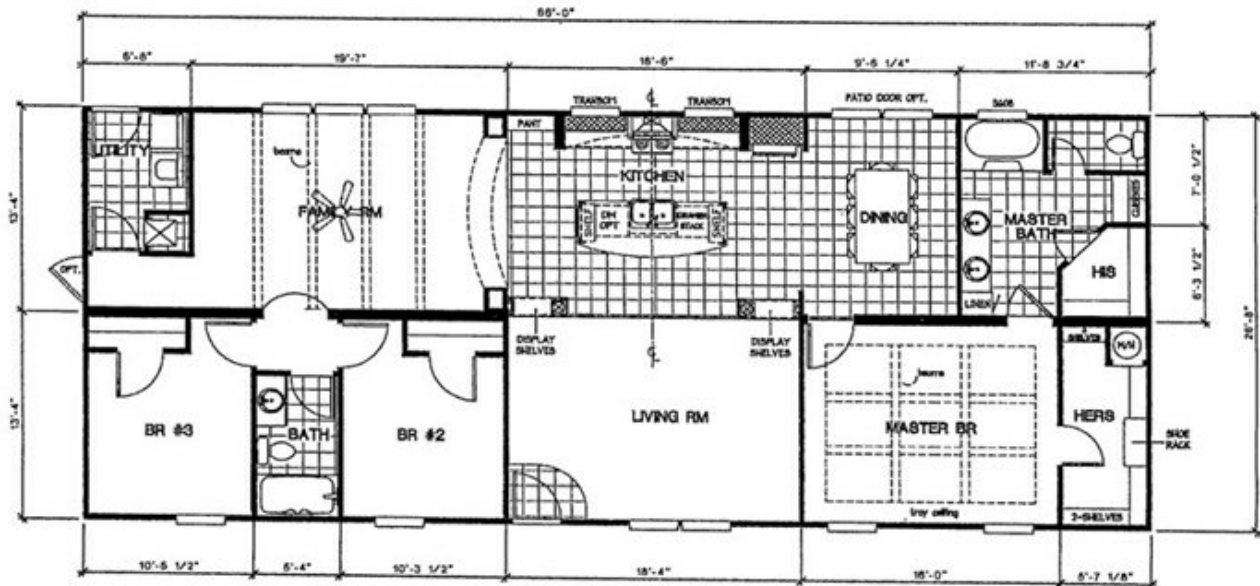

#1 THE RICHFIELD ELITE

#1 THE RICHFIELD ELITE Model number: 58JAT28663BH

3 beds • 2 baths • 1848 sq.ft. • 28' width • 66' depth

Our home building facilities invest in continuous product and process improvements. Plans, dimensions, features, materials, specifications and availability are subject to change without notice or obligation. Renderings and floor plans are representative likenesses of our homes and may differ from the actual homes. We invite you to tour a Home Center near you and inspect the highest value in quality housing available or call (304) 736-3409 to speak with a Home Consultant. Copyright 2017, CMH. All rights reserved.