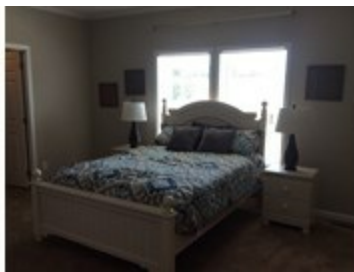

#1 THE RICHFIELD ELITE

#1 THE RICHFIELD ELITE Model number: 58JAT28663BH

3 beds • 2 baths • 1848 sq.ft. • 28' width • 66' depth

Our home building facilities invest in continuous product and process improvements. Plans, dimensions, features, materials, specifications and availability are subject to change without notice or obligation. Renderings and floor plans are representative likenesses of our homes and may differ from the actual homes. We invite you to tour a Home Center near you and inspect the highest value in quality housing available or call (304) 736-3409 to speak with a Home Consultant. Copyright 2017, CMH. All rights reserved.