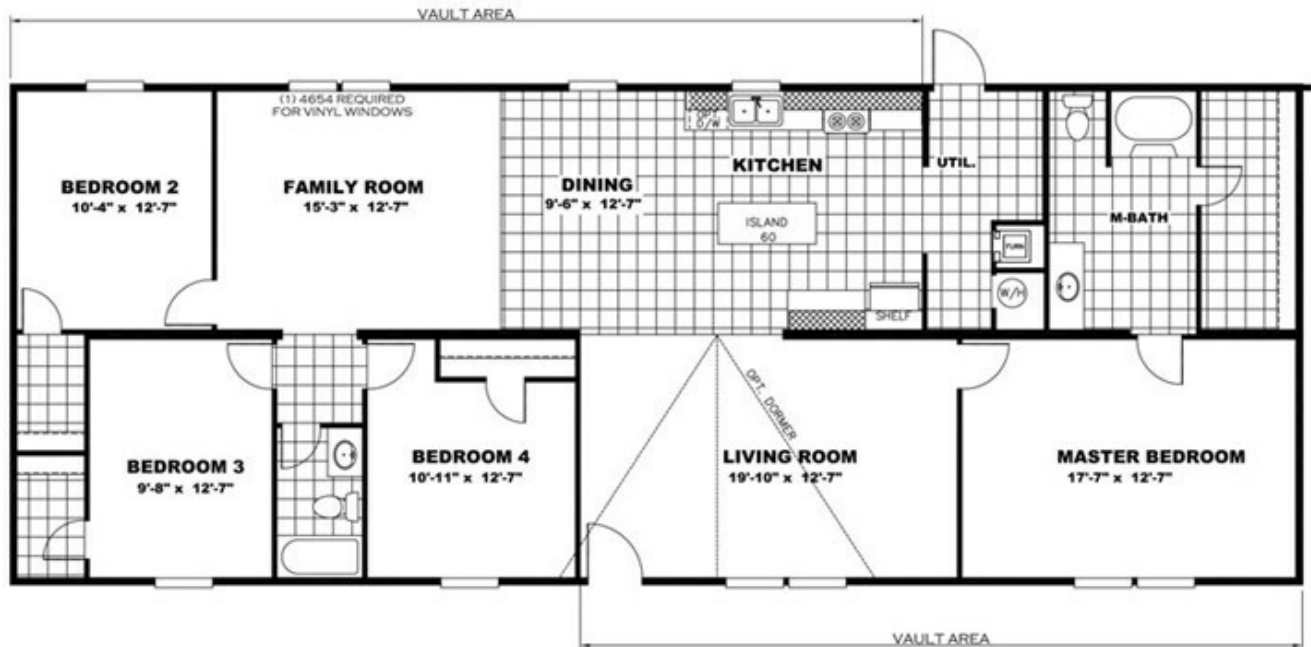

# #16 THE HILLCREST

Model number: 36TRU28684RH18

4 beds • 2 baths • 1904 sq.ft. • 28' width • 68' depth

Our home building facilities invest in continuous product and process improvements. Plans, dimensions, features, materials, specifications and availability are subject to change without notice or obligation. Renderings and floor plans are representative likenesses of our homes and may differ from the actual homes. We invite you to tour a Home Center near you and inspect the highest value in quality housing available or call (304) 736-3409 to speak with a Home Consultant. Copyright 2017, CMH. All rights reserved.