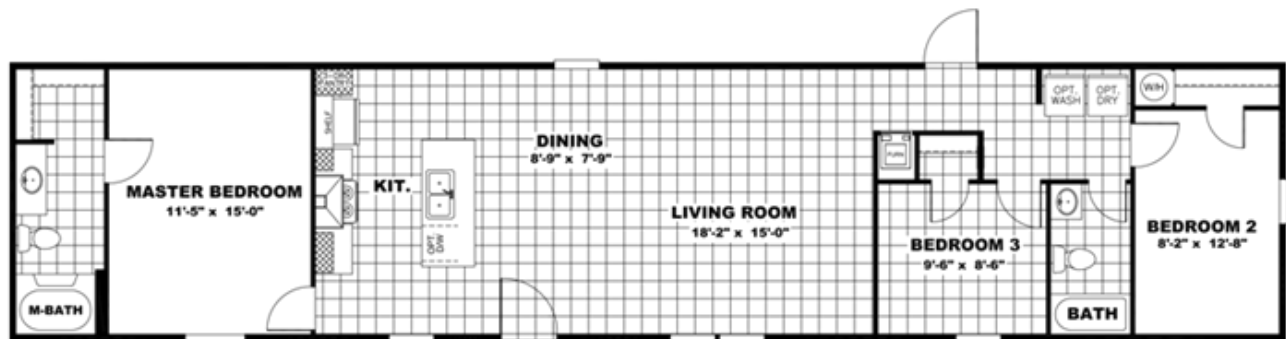

#15 The Breeze Model number: 22SSP16723AH

3 beds • 2 baths • 1152 sq.ft. • 16' width • 72' depth

Our home building facilities invest in continuous product and process improvements. Plans, dimensions, features, materials, specifications and availability are subject to change without notice or obligation. Renderings and floor plans are representative likenesses of our homes and may differ from the actual homes. We invite you to tour a Home Center near you and inspect the highest value in quality housing available or call (304) 736-3409 to speak with a Home Consultant. Copyright 2017, CMH. All rights reserved.