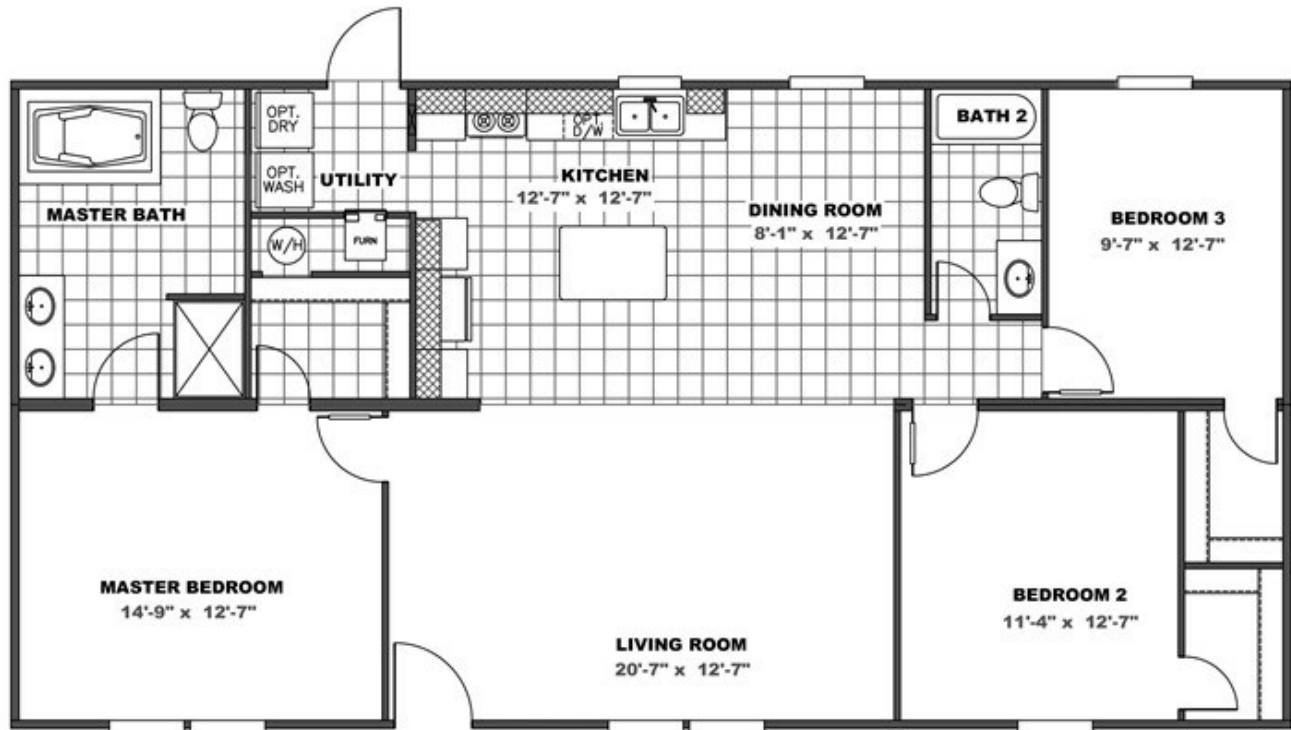

#8 THE EAGLE Model number: 34EGL28523AH18

3 beds • 2 baths • 1456 sq.ft. • 28' width • 52' depth

Our home building facilities invest in continuous product and process improvements. Plans, dimensions, features, materials, specifications and availability are subject to change without notice or obligation. Renderings and floor plans are representative likenesses of our homes and may differ from the actual homes. We invite you to tour a Home Center near you and inspect the highest value in quality housing available or call (304) 736-3409 to speak with a Home Consultant. Copyright 2017,