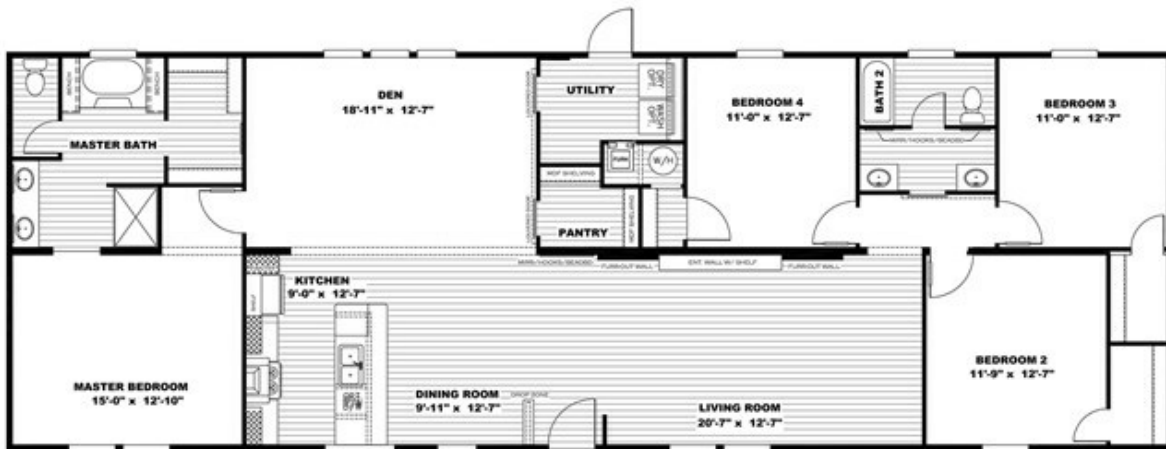

# THE BREEZE II

Model number: 34SSP28764AH

4 beds • 2 baths • 2128 sq.ft. • 28' width • 76' depth

Our home building facilities invest in continuous product and process improvements. Plans, dimensions, features, materials, specifications and availability are subject to change without notice or obligation. Renderings and floor plans are representative likenesses of our homes and may differ from the actual homes. We invite you to tour a Home Center near you and inspect the highest value in quality housing available or call (304) 736-3409 to speak with a Home Consultant. Copyright 2017, CMH. All rights reserved.